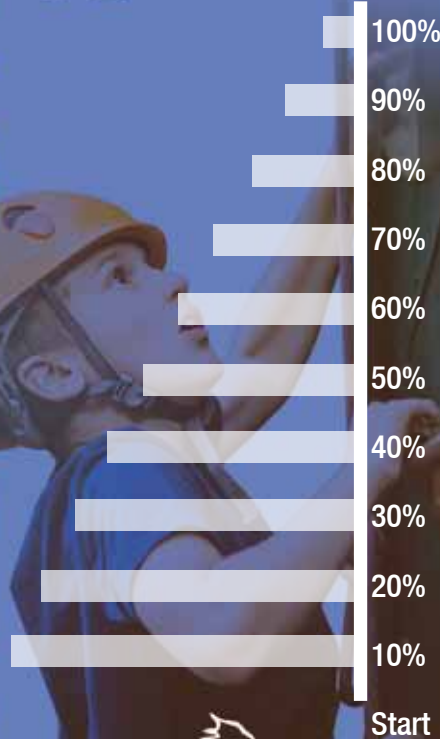

trails-end.com

To see full nutritional information for all Trail's End products visit trails-end.com

SCOUT NAME _____ UNIT TYPE AND NUMBER _____

MY GOAL
\$

TOTAL ONLINE SALES + TOTAL SALES THIS FORM = **Rewards Total** REWARD CHOSEN: _____

FUNDING ADVENTURES

Your purchase helps a Scout experience adventures that build the character necessary for our future leaders.

73¢ of every dollar goes to fund local Scouting adventures!*

\$60 **Chocolate Lover's Collection**